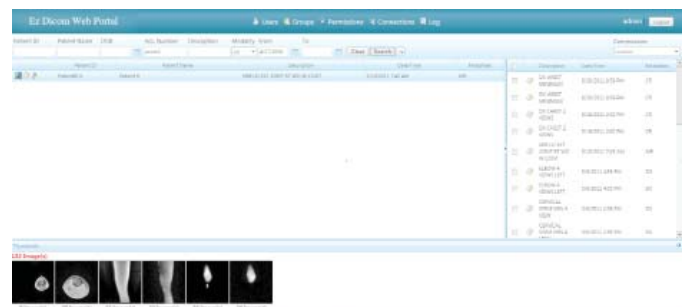

DMC-EZ DICOM Web Portal Viewer

- Comparison mode allows full access to historical exams
- Fully functional DICOM viewer
- Cine playback of multi-frame studies
- MPR mode (option available)
- Distance, angle and density measurements
- Image rotation and flipping
- Negative mode
- Pan and Zoom
- Reference lines
- Multi language support
- HIPAA Compliant
- Allows images to be saved to local drive (jpeg,DICOM,BMP,AVI)