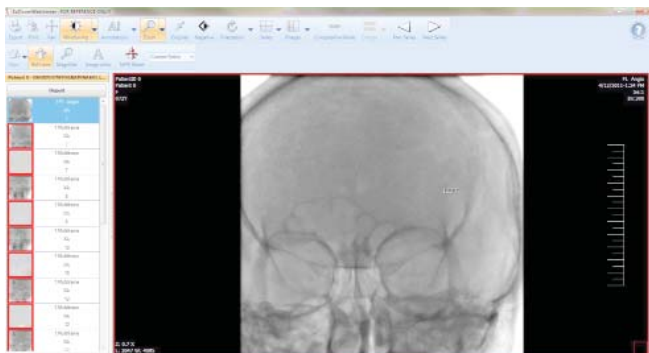

## DMC - EZ DICOM Web Portal

With DMC-EZ DICOM Web Portal you virtually eliminate access boundaries by delivering anywhere/anytime access to your digital images with your own private cloud. It is very easy to implement and provides secure, affordable access to studies and reports. Referring Physicians can remotely access with a secure login; they can then retrieve and view their patient's images and reports. All communications are encrypted providing HIPAA compliant communications of PHI.

## DICOM Image Distribution

### DMC-EZ DICOM Web Portal Software

- DICOM access 24/7
- Built in Web Viewer (Windows)
- Adjustable and intelligent DICOM compression (using JPEG 2000 wavelet)
- Customizable access based on users and groups
- Report access and creation
- Complete logging of access sessions and actions
- Complete Hardware and Software solution (Integration available with your Patient Portal)

### DMC-EZ DICOM Web Portal Viewer

- Comparison mode allows full access to historical exams
- Fully functional DICOM viewer
- Cine playback of multi-frame studies
- MPR mode (option available)
- Distance, angle and density measurements
- Image rotation and flipping
- Negative mode
- Pan and Zoom
- Reference lines
- Multi language support
- HIPAA Compliant
- Allows images to be saved to local drive (jpeg,DICOM,BMP,AVI)